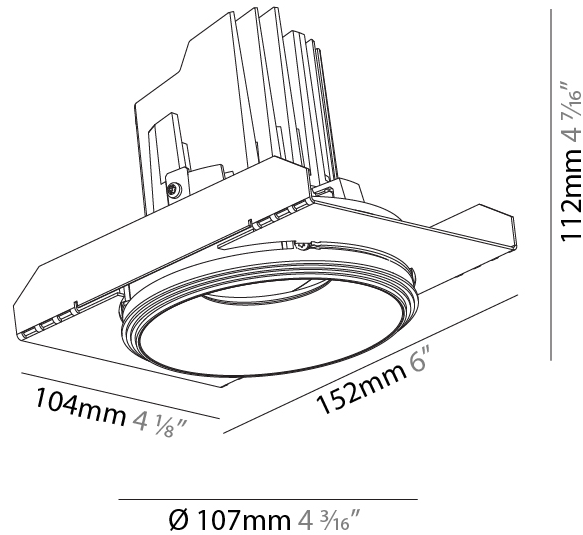

GENERAL

Series: Bioniq
 Subseries: Bioniq Round Semi Adjustable
 Brand: Prolicht
 Division: Architectural
 Mounting Type: Trimless
 Mounting Location: Ceiling
 Subcategory: Downlight

PHYSICAL

Shape: Round
 Diameter (mm): 107
 Diameter (in): 4 3/16
 Height (mm): 112
 Height (in): 4 7/16
 Ceiling Thickness (mm): 10 / 12.5 / 15 / 25
 Ceiling Thickness (in): 3/8 or 1/2 or 9/16 or 1
 Min. Recessing Depth (mm): 130
 Min. Recessing Depth (in): 5 1/8
 Light Distribution: Adjustable / Downlight
 Weight (kg): 0.609
 Weight (lbs): 1.34
 Fixture Finish: SSR / BKV / CWI / CRY / HAB / UFT / ITA / RUA / FTG / MYG / LOD / PUS / FRO / FUP / KIA / POP / BLS / SPG / MEY / GOH / GUM / CHC / COM / ABZ / JAG / OBR / MOS / ROR
 Fixture Material: Aluminum Die Cast
 Cut-out Measurements: \square 111mm / 4 3/8"
 Upon Request: Unique Ceiling Thickness

RATINGS AND CERTIFICATIONS

Certified By: Certified for North American Standards
 IP rating: IP20

111mm 4 3/16"	130mm 5 1/8"	10 12 1/2 15 25mm 3/8" 1/2" 9/16" 1"	10°	355°		
A						

BIONIQ ROUND SEMI ADJUSTABLE TRIMLESS