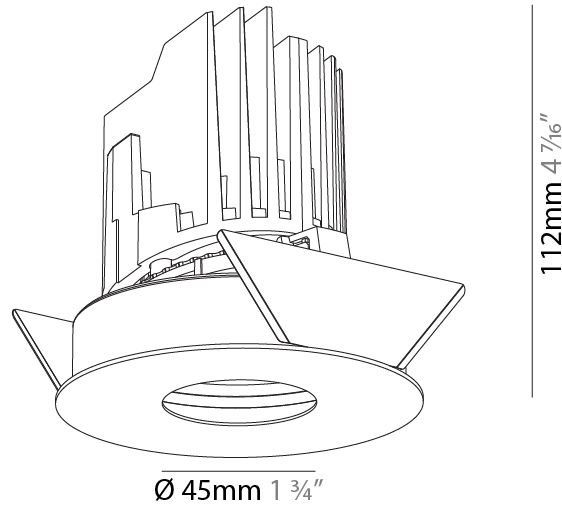

GENERAL

Series: Bioniq
Subseries: Bioniq Round Pinhole
Brand: Prolicht
Division: Architectural
Mounting Type: Recessed
Mounting Location: Ceiling
Subcategory: Downlight

PHYSICAL

Shape: Round
Diameter (mm): 107
Diameter (in): 4 ³/₁₆
Height (mm): 112
Height (in): 4 ⁷/₁₆
Ceiling Thickness (mm): 10 / 12.5 / 15
Ceiling Thickness (in): 3/8 or 1/2 or 9/16
Min. Recessing Depth (mm): 130
Min. Recessing Depth (in): 5 ¹/₈
Light Distribution: Adjustable / Downlight
Weight (kg): 0.456
Weight (lbs): 1
Fixture Finish: SSR / BKV / CWI / CRY / HAB / UFT / ITA / RUA / FTG / MYG / LOD / PUS / FRO / FUP / KIA / POP / BLS / SPG / MEY / GOH / GUM / CHC / COM / ABZ / JAG / OBR / MOS / ROR
Fixture Material: Aluminum Die Cast
Cut-out Measurements: 98mm / 3 7/8"

ELECTRICAL

Lamp Type: LED (Zhaga Standard)
Total Output Wattage (W): 15
Dimming: Dali Dimming
Driver Included: No
Driver Location: Recessed Housing
Driver Type: Constant Current - 120Vac
Housing: See components
Input Voltage (V): 120
Constant Current (MA): 350

LED

Number of LEDs: 1
Color Temperature (°K): Warm Dim
Max. Delivered Lumen (lm): 760
Nominal Lumen (lm): 1140
CRI: >90 CRI
Lamp Life (hrs): 50000

OPTICAL

Reflector: 20 / 40 / 60
Adjustability: Rotational 355°; Tilt 30°

RATINGS AND CERTIFICATIONS

Certified By: Certified for North American Standards
IP rating: IP20

PROJECT
TYPE
SPECIFIER
QUANTITY
DATE